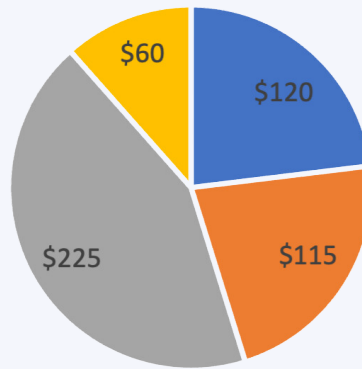

RIVERSIDE
RANCH

SPONSOR A HORSE

BEAU

Cost of Beau's Care: \$520 Per Month

■ Feed ■ Farrier ■ Hay ■ Medicine Supplements

HOW TO SPONSOR

Sponsor Beau to help him change lives and make a positive impact for God's Glory!